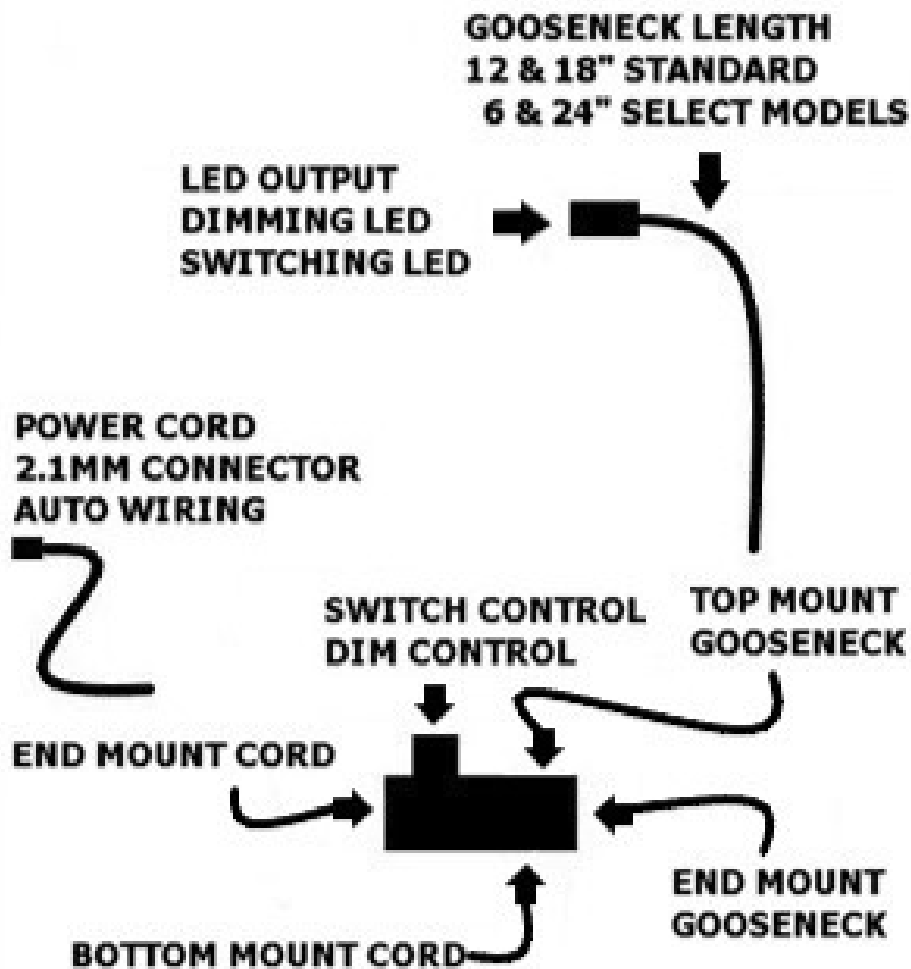

LAMPSET CONFIGURATIONS

Models:

L-LED/CC-TE/AN-TE

TOP MOUNT GOOSENECK
END MOUNT POWER CORD

Models:

L-7-LED/CC-EE/AN-EE

END MOUNT GOOSENECK
END MOUNT POWER CORD

Models:

IS-LED/CC-TB/AN-TB

TOP MOUNT GOOSENECK
BOTTOM MOUNT POWER CORD